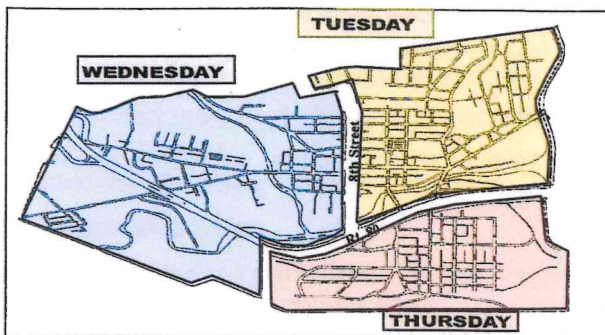

November 2026

S	M	T	W	TH	F	S
1	2	3	4	5	6	7
8	9	10	11	12	13	14
15	16	17	18	19	20	21
22	23	24	25	26	27	28
29	30					

April 2026

S	M	T	W	TH	F	S
			1	2	3	4
5	6	7	8	9	10	11
12	13	14	15	16	17	18
19	20	21	22	23	24	25
26	27	28	29	30		

August 2026

S	M	T	W	TH	F	S
						1
2	3	4	5	6	7	8
9	10	11	12	13	14	15
16	17	18	19	20	21	22
23	24	25	26	27	28	29
30	31					

December 2026

S	M	T	W	TH	F	S
		1	2	3	4	5
6	7	8	9	10	11	12
13	14	15	16	17	18	19
20	21	22	23	24	25	26
27	28	29	30	31		

Tuesday Pick-Up

Wednesday Pick-Up

Thursday Pick-Up

Recycling Pick-Up Zones

Twin Boroughs Recycling Center

Recycling can also be dropped off at the Twin Boroughs Recycling Center.

336 Lincoln Avenue (Behind Wal Mart)
 East Stroudsburg, PA 18301
 (570) 424-5170